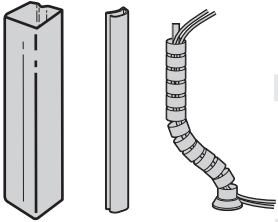

ITEM	LIST
COM POWER UNIT (Up to 6" square or rectangle) Cutout only up-charge (laminate/veneer)	$300.00
Cutout only up-charge (glass/stone)	$725.00
Cutout and housing up-charge (glass/stone)	$1,185.00
Cutout, housing and lid up-charge - (laminate/veneer)	$2,346.00
(glass/stone)	$2,899.00
MICROPHONE HOLE Cutout up-charge (laminate/veneer)	$43.00
(glass/stone)	$138.00
WHV	$17.00 /ft.
HORIZONTAL WIRE MANAGER Self stick. Price per foot. Supplied (no charge) with Surface Power/Communication Units.	
LWM	$31.00 /ft.
LARGE WIRE MANAGER Supplied (no charge) with all meeting table series.	
IT PODIUM 10"x 10" tabletop to floor box with hinged access door (colora)	$2,298.00
(brushed or polished stainless steel)	$2,596.00
SNAKE	29" H - $303.00
VERTICAL WIRE MANAGER	34" - 43"H - $531.00
Flexible wire through in Black or Silver. 2 1/2" dia. X 32" long; 4" dia. Weighted base.	
LM	$41.00
LEG WIRE MANAGER Snap on table legs. Approx. 24" long. Supplied (no charge) with Surface Power/Communication Units. Black.	
PBS	$439.00
POWER BAR • SURPRESSOR Single circuit power bar with six 15 amp outlets, off/on switch with light indicator, surge suppressor and noise filter. Provides maximum protection for computers and other electronic equipment. Metal housing. 6' cord.	
PS	$251.00
POWER STRIP - FOUR POWER With 15 amp Circuit breaker To be mounted under tabletop	
2 MERGE VERTICAL WIRE MANAGER Trangular shaped. Adheres to base (colora)	$470.00
(brushed or polished stainless steel)	$494.00
GANG SET (TWO PER SET)	$103.00
Recommended for square edge tabletop in multi-table groupings.	
ELONGATED GANG SET (TWO PER SET)	$206.00
Recommended for RB edge tabletop in multi-table groupings.	

* Siemons - Cat6A - Female / Punch down
** Cat6 Female/Female - No punch down tool required - accepts male data connector both sides
*** Panduit - Black Keystone Cat6 Female / Punch down