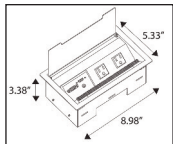

SURFACE RECESSED POWER/COMMUNICATION UNITS

All items below are factory installed. COVE/BOX Access Doors with Frame are Prismatic's proprietary components. Power units are UL Listed and CSA certified. Faceplate connectors must be added.

ITEM	DESCRIPTION	LIST
COVEB – 4	BOX 4 (Available Black or White Interior) (Max Link 5 Units) LAMINATE OR VENEER TOP	
	: COLORA LID	$1258.00
	: BRUSHED OR POLISHED ALUMINUM LID	$1849.00
	: TO MATCH TOP LID	$2943.00
COVEB – 4S	BOX 4 FOR STONE TOP	
COVEB – 4V	BOX 4 FOR PAINTED BACK GLASS TOP STONE OR PAINTED BACK GLASS OR SOLID SURFACE TOP	
	: COLORA LID	$1595.00
	: BRUSHED OR POLISHED ALUMINUM LID	$2180.00
	: TO MATCH TOP LID	$3280.00
	Specify 15 amp plug-in (P) or hardwire (H) connection. Mounts beneath table surface; contains four angled simplex outlets, one angled side and three bottom faceplates. Also includes two USB (2.1) charging outlets. Box is steel 9' cord. Access door is framed, wing shape flush fit aluminum with brush line: 14"x 6". Faceplates extra (see page 3)	
COVEB – 2	BOX 2 (Available Black or White Interior) (Max Link 9 Units) LAMINATE OR VENEER TOP	
	: COLORA LID	$1026.00
	: BRUSHED OR POLISHED ALUMINUM LID	$1510.00
	: TO MATCH TOP LID	$2647.00
COVEB – 2S	BOX 2 FOR STONE TOP	
COVEB – 2V	BOX 2 FOR PAINTED BACK GLASS TOP STONE OR PAINTED BACK GLASS OR SOLID SURFACE TOP	
	: COLORA LID	$1366.00
	: BRUSHED OR POLISHED ALUMINUM LID	$1850.00
	: TO MATCH TOP LID	$2987.00
	Specify 15 amp plug-in (P) or hardwire (H) connection. Mounts beneath table surface; contains two angled simplex outlets, two bottom faceplates. Also includes two USB (2.1) charging outlets. Box is steel 9' cord. Access door is framed, wing shape flush fit aluminum with brush line: 8"x 6". Faceplates extra (see page 3)	
INTG2	INTERACT G2 (Available Black or White Interior) (Max Link 4 Units) LAMINATE OR VENEER TOP	
	: PAINTED LID (Black, White or Silver)	$774.00
	: BRUSHED ALUMINUM LID	$1043.00
	Specify 15 amp plug-in (P) or hardwire (H) connection. Drop-in unit, mount on table Surface; contain two angled simplex outlet and one angled side faceplate. Also include Two USB (2.1) charging outlets and knockout for two RJ45 Cat6 data, two cord pass through holes and one convenience plug. Access door is notched. Box is steel 6" cord; 5 1/2"x9" Faceplates extra (see page 3).	
SD-S	Sand Dollar Simplex (recommended for the Engaged Series) One Simplex. Gray, Black or Gloss White	$150.00
SD-USB	Sand Dollar USB (recommended for the Engaged Series) With Two USB 3.1. Gray, Black or Gloss White	$290.00
POPPY-LV	Poppy Wireless Charger Flush surface mount / Laminate + Veneer	$237.00
POPPY-C	Poppy Wireless Charger Flush surface mount / Corian	$348.00
POPPY-VS	Poppy Wireless Charger Flush surface mount / Glass + Stone	$768.00
AIRCH-LV	Air Charge Wireless Charger Flush surface mount / Laminate + Veneer	$619.00
AIRCH-C	Air Charge Wireless Charger Flush surface mount / Corian	$730.00
AIRCH-VS	Air Charge Wireless Charger Flush surface mount / Glass + Stone	$1150.00