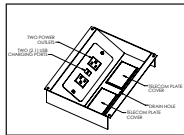

ITEM	DESCRIPTION	LIST
COVEB – 4	BOX 4 (Available Black or White Interior) (Max Link 5 Units) LAMINATE OR VENEER TOP	
	: COLORA LID	\$1258.00
	: BRUSHED OR POLISHED ALUMINUM LID	\$1849.00
	: TO MATCH TOP LID	\$2943.00
COVEB – 4S	BOX 4 FOR STONE TOP	
COVEB – 4V	BOX 4 FOR PAINTED BACK GLASS TOP STONE OR PAINTED BACK GLASS OR SOLID SURFACE TOP	
	: COLORA LID	\$1595.00
	: BRUSHED OR POLISHED ALUMINUM LID	\$2180.00
	: TO MATCH TOP LID	\$3280.00
	Specify 15 amp plug-in (P) or hardwire (H) connection. Mounts beneath table surface; contains four angled simplex outlets, one angled side and three bottom faceplates. Also includes two USB (2.1) charging outlets. Box is steel 9' cord. Access door is framed, wing shape flush fit aluminum with brush line: 14"x 6". Faceplates extra (see page 3)	
COVEB – 2	BOX 2 (Available Black or White Interior) (Max Link 9 Units) LAMINATE OR VENEER TOP	
	: COLORA LID	\$1026.00
	: BRUSHED OR POLISHED ALUMINUM LID	\$1510.00
	: TO MATCH TOP LID	\$2647.00
COVEB – 2S	BOX 2 FOR STONE TOP	
COVEB – 2V	BOX 2 FOR PAINTED BACK GLASS TOP STONE OR PAINTED BACK GLASS OR SOLID SURFACE TOP	
	: COLORA LID	\$1366.00
	: BRUSHED OR POLISHED ALUMINUM LID	\$1850.00
	: TO MATCH TOP LID	\$2987.00
	Specify 15 amp plug-in (P) or hardwire (H) connection. Mounts beneath table surface; contains two angled simplex outlets, two bottom faceplates. Also includes two USB (2.1) charging outlets. Box is steel 9' cord. Access door is framed, wing shape flush fit aluminum with brush line: 8"x 6". Faceplates extra (see page 3)	
INTG2	INTERACT G2 (Available Black or White Interior) (Max Link 4 Units) LAMINATE OR VENEER TOP	
	: PAINTED LID (Black, White or Silver)	\$774.00
	: BRUSHED ALUMINUM LID	\$1043.00
	Specify 15 amp plug-in (P) or hardwire (H) connection. Drop-in unit, mount on table Surface; contain two angled simplex outlet and one angled side faceplate. Also include Two USB (2.1) charging outlets and knockout for two RJ45 Cat6 data, two cord pass through holes and one convenience plug. Access door is notched. Box is steel 6" cord; 5 1/2"x9" Faceplates extra (see page 3).	
SD-S	Sand Dollar Simplex (recommended for the Engaged Series) One Simplex. Gray, Black or Gloss White	\$150.00
SD-USB	Sand Dollar USB (recommended for the Engaged Series) With Two USB 3.1. Gray, Black or Gloss White	\$290.00
POPPY-LV	Poppy Wireless Charger Flush surface mount / Laminate + Veneer	\$237.00
POPPY-C	Poppy Wireless Charger Flush surface mount / Corian	\$348.00
POPPY-VS	Poppy Wireless Charger Flush surface mount / Glass + Stone	\$768.00
AIRCH-LV	Air Charge Wireless Charger Flush surface mount / Laminate + Veneer	\$619.00
AIRCH-C	Air Charge Wireless Charger Flush surface mount / Corian	\$730.00
AIRCH-VS	Air Charge Wireless Charger Flush surface mount / Glass + Stone	\$1150.00