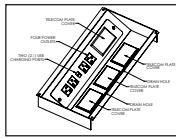

SURFACE RECESSED POWER/COMMUNICATION UNITS

All items below are factory installed. COVE/BOX Access Doors with Frame are Prismatic's proprietary components. Power units are UL Listed and CSA certified. Faceplate connectors must be added.

ITEM	DESCRIPTION	LIST
COVEB – 4	BOX 4 (Available Black or White Interior) (Max Link 5 Units) LAMINATE OR VENEER TOP	
	: COLORA LID	$1258.00
	: BRUSHED OR POLISHED ALUMINUM LID	$1849.00
	: TO MATCH TOP LID	$2943.00
COVEB – 4S	BOX 4 FOR STONE TOP	
COVEB – 4V	BOX 4 FOR PAINTED BACK GLASS TOP STONE OR PAINTED BACK GLASS OR SOLID SURFACE TOP	
	: COLORA LID	$1595.00
	: BRUSHED OR POLISHED ALUMINUM LID	$2180.00
	: TO MATCH TOP LID	$3280.00
	Specify 15 amp plug-in (P) or hardwire (H) connection. Mounts beneath table surface; contains four angled simplex outlets, one angled side and three bottom faceplates. Also includes two USB (2.1) charging outlets. Box is steel 9' cord. Access door is framed, wing shape flush fit aluminum with brush line: 14"x 6". Faceplates extra (see page 3)	
COVEB – 2	BOX 2 (Available Black or White Interior) (Max Link 9 Units) LAMINATE OR VENEER TOP	
	: COLORA LID	$1026.00
	: BRUSHED OR POLISHED ALUMINUM LID	$1510.00
	: TO MATCH TOP LID	$2647.00
COVEB – 2S	BOX 2 FOR STONE TOP	
COVEB – 2V	BOX 2 FOR PAINTED BACK GLASS TOP STONE OR PAINTED BACK GLASS OR SOLID SURFACE TOP	
	: COLORA LID	$1366.00
	: BRUSHED OR POLISHED ALUMINUM LID	$1850.00
	: TO MATCH TOP LID	$2987.00
	Specify 15 amp plug-in (P) or hardwire (H) connection. Mounts beneath table surface; contains two angled simplex outlets, two bottom faceplates. Also includes two USB (2.1) charging outlets. Box is steel 9' cord. Access door is framed, wing shape flush fit aluminum with brush line: 8"x 6". Faceplates extra (see page 3)	
INTG2	INTERACT G2 (Available Black or White Interior) (Max Link 4 Units) LAMINATE OR VENEER TOP	
	: PAINTED LID (Black, White or Silver)	$774.00
	: BRUSHED ALUMINUM LID	$1043.00
	Specify 15 amp plug-in (P) or hardwire (H) connection. Drop-in unit, mount on table Surface; contain two angled simplex outlet and one angled side faceplate. Also include Two USB (2.1) charging outlets and knockout for two RJ45 Cat6 data, two cord pass through holes and one convenience plug. Access door is notched. Box is steel 6" cord; 5 1/2"x9" Faceplates extra (see page 3).	
SD-S	Sand Dollar Simplex (recommended for the Engaged Series) One Simplex. Gray, Black or Gloss White	$150.00
SD-USB	Sand Dollar USB (recommended for the Engaged Series) With Two USB 3.1. Gray, Black or Gloss White	$290.00
POPPY-LV	Poppy Wireless Charger Flush surface mount / Laminate + Veneer	$237.00
POPPY-C	Poppy Wireless Charger Flush surface mount / Corian	$348.00
POPPY-VS	Poppy Wireless Charger Flush surface mount / Glass + Stone	$768.00
AIRCH-LV	Air Charge Wireless Charger Flush surface mount / Laminate + Veneer	$619.00
AIRCH-C	Air Charge Wireless Charger Flush surface mount / Corian	$730.00
AIRCH-VS	Air Charge Wireless Charger Flush surface mount / Glass + Stone	$1150.00