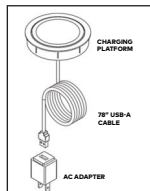

SURFACE RECESSED POWER/COMMUNICATION UNITS

All items below are factory installed. COVE/BOX Access Doors with Frame are Prismatic's proprietary components. Power units are UL Listed and CSA certified. Faceplate connectors must be added.

ITEM	DESCRIPTION	LIST
COVEB – 4	BOX 4 (Available Black or White Interior) (Max Link 5 Units) LAMINATE OR VENEER TOP	
	: COLORA LID	$1258.00
	: BRUSHED OR POLISHED ALUMINUM LID	$1849.00
	: TO MATCH TOP LID	$2943.00
COVEB – 4S	BOX 4 FOR STONE TOP	
COVEB – 4V	BOX 4 FOR PAINTED BACK GLASS TOP STONE OR PAINTED BACK GLASS OR SOLID SURFACE TOP	
	: COLORA LID	$1595.00
	: BRUSHED OR POLISHED ALUMINUM LID	$2180.00
	: TO MATCH TOP LID	$3280.00
	Specify 15 amp plug-in (P) or hardwire (H) connection. Mounts beneath table surface; contains four angled simplex outlets, one angled side and three bottom faceplates. Also includes two USB (2.1) charging outlets. Box is steel 9' cord. Access door is framed, wing shape flush fit aluminum with brush line: 14"x 6". Faceplates extra (see page 3)	
COVEB – 2	BOX 2 (Available Black or White Interior) (Max Link 9 Units) LAMINATE OR VENEER TOP	
	: COLORA LID	$1026.00
	: BRUSHED OR POLISHED ALUMINUM LID	$1510.00
	: TO MATCH TOP LID	$2647.00
COVEB – 2S	BOX 2 FOR STONE TOP	
COVEB – 2V	BOX 2 FOR PAINTED BACK GLASS TOP STONE OR PAINTED BACK GLASS OR SOLID SURFACE TOP	
	: COLORA LID	$1366.00
	: BRUSHED OR POLISHED ALUMINUM LID	$1850.00
	: TO MATCH TOP LID	$2987.00
	Specify 15 amp plug-in (P) or hardwire (H) connection. Mounts beneath table surface; contains two angled simplex outlets, two bottom faceplates. Also includes two USB (2.1) charging outlets. Box is steel 9' cord. Access door is framed, wing shape flush fit aluminum with brush line: 8"x 6". Faceplates extra (see page 3)	
INTG2	INTERACT G2 (Available Black or White Interior) (Max Link 4 Units) LAMINATE OR VENEER TOP	
	: PAINTED LID (Black, White or Silver)	$774.00
	: BRUSHED ALUMINUM LID	$1043.00
	Specify 15 amp plug-in (P) or hardwire (H) connection. Drop-in unit, mount on table Surface; contain two angled simplex outlet and one angled side faceplate. Also include Two USB (2.1) charging outlets and knockout for two RJ45 Cat6 data, two cord pass through holes and one convenience plug. Access door is notched. Box is steel 6" cord; 5 1/2"x9" Faceplates extra (see page 3).	
SD-S	Sand Dollar Simplex (recommended for the Engaged Series) One Simplex. Gray, Black or Gloss White	$150.00
SD-USB	Sand Dollar USB (recommended for the Engaged Series) With Two USB 3.1. Gray, Black or Gloss White	$290.00
POPPY-LV	Poppy Wireless Charger Flush surface mount / Laminate + Veneer	$237.00
POPPY-C	Poppy Wireless Charger Flush surface mount / Corian	$348.00
POPPY-VS	Poppy Wireless Charger Flush surface mount / Glass + Stone	$768.00
AIRCH-LV	Air Charge Wireless Charger Flush surface mount / Laminate + Veneer	$619.00
AIRCH-C	Air Charge Wireless Charger Flush surface mount / Corian	$730.00
AIRCH-VS	Air Charge Wireless Charger Flush surface mount / Glass + Stone	$1150.00