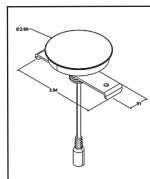

## SURFACE RECESSED POWER/COMMUNICATION UNITS

All items below are factory installed. COVE/BOX Access Doors with Frame are Prismatic's proprietary components. Power units are UL Listed and CSA certified. Faceplate connectors must be added.

**VOICE – NETWORK – PRESENTATION PORTS**

All connector modules listed below are mounted on 3 1/8" x 1 3/4" which snap into surface power/communication units. Supply cables and/or plugs are not supplied and must be hardwired on location by specialists. If no connectors are specified, faceplates are supplied blank. Faceplate capacity is up to 4 ports; more can be accommodated depending on the types required.