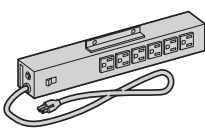

ITEM	LIST
COM POWER UNIT (Up to 6" square or rectangle) Cutout only up-charge (laminate/veneer)	$300.00
Cutout only up-charge (glass/stone)	$725.00
Cutout and housing up-charge (glass/stone)	$1,185.00
Cutout, housing and lid up-charge - (laminate/veneer)	$2,346.00
(glass/stone)	$2,899.00
MICROPHONE HOLE Cutout up-charge (laminate/veneer)	$43.00
(glass/stone)	$138.00
WHV	$17.00 /ft.
HORIZONTAL WIRE MANAGER Self stick. Price per foot. Supplied (no charge) with Surface Power/Communication Units.	
LWM	$31.00 /ft.
LARGE WIRE MANAGER Supplied (no charge) with all meeting table series.	
IT PODIUM 10"x 10" tabletop to floor box with hinged access door (colora)	$2,298.00
(brushed or polished stainless steel)	$2,596.00
SNAKE	29" H - $303.00
VERTICAL WIRE MANAGER	34" - 43"H - $531.00
Flexible wire through in Black or Silver. 2 1/2" dia. X 32" long; 4" dia. Weighted base.	
LM	$41.00
LEG WIRE MANAGER Snap on table legs. Approx. 24" long. Supplied (no charge) with Surface Power/Communication Units. Black.	
PBS	$439.00
POWER BAR • SURPRESSOR Single circuit power bar with six 15 amp outlets, off/on switch with light indicator, surge suppressor and noise filter. Provides maximum protection for computers and other electronic equipment. Metal housing. 6' cord.	
PS	$251.00
POWER STRIP - FOUR POWER With 15 amp Circuit breaker To be mounted under tabletop	
2 MERGE VERTICAL WIRE MANAGER Trangular shaped. Adheres to base (colora)	$470.00
(brushed or polished stainless steel)	$494.00
GANG SET (TWO PER SET)	$103.00
Recommended for square edge tabletop in multi-table groupings.	
ELONGATED GANG SET (TWO PER SET)	$206.00
Recommended for RB edge tabletop in multi-table groupings.	

* Siemons - Cat6A - Female / Punch down
** Cat6 Female/Female - No punch down tool required - accepts male data connector both sides
*** Panduit - Black Keystone Cat6 Female / Punch down