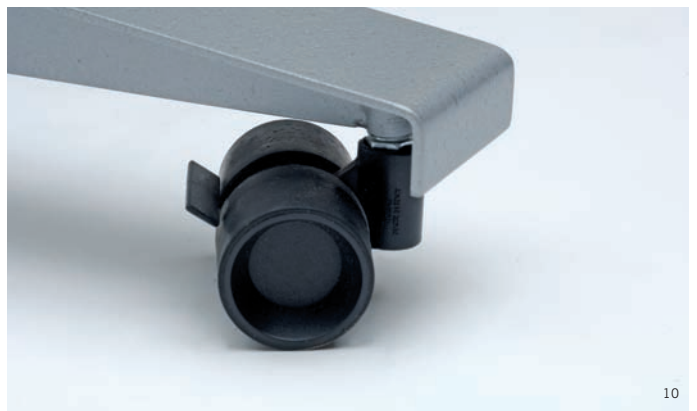

Technology

Vertical column provides concealed electrical / communications wire management.

Access

Easy to remove access door with double level bracket allows for two wire port location options.

4

HEIGHT ADJUSTABLE GLIDE

LOW PROFILE CASTER

Nextt T-Base Conference

A new elegance in table bases. The clean lines of Nextt combine a thin 3 1/2" wide step down horizontal profile with a 2" x 4 1/2" vertical technology column providing optimum concealed wire management.

2

5

6

7

Nextt Cross Base Caucus / Café

Ideal for simple spaces not requiring power, the Cross profile of the Nextt base compliments any tabletop material.

8

9

10

Nextt T-Base/C-Base Training

Multipurpose rooms require quick moves from one layout to the next - folding and fliptop tables make it easier. The Nextt low profile caster with T-Base or C-Base (not shown) can reconfigure and handle all IT requirements.