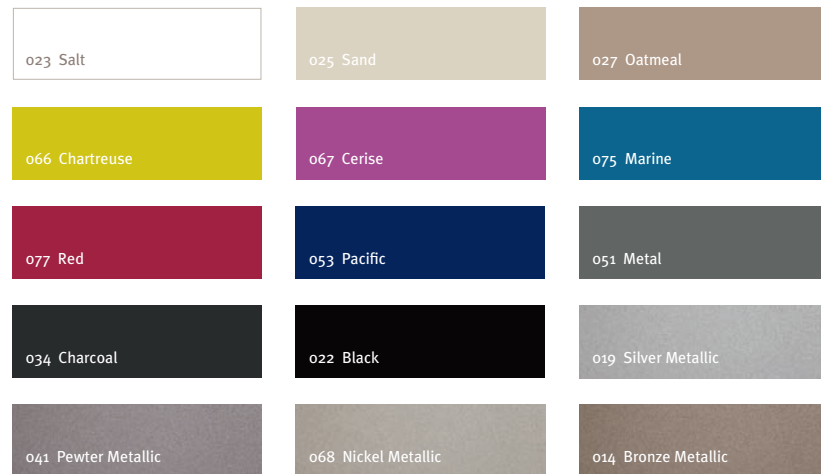

Table Top Finishes

PAINTED BACK GLASS

STONE *View more options at www.prismatique.com*

Base Finishes

STAINLESS STEEL

COLORA *Textured polyurethane coating*

VENEER

*Premium veneer