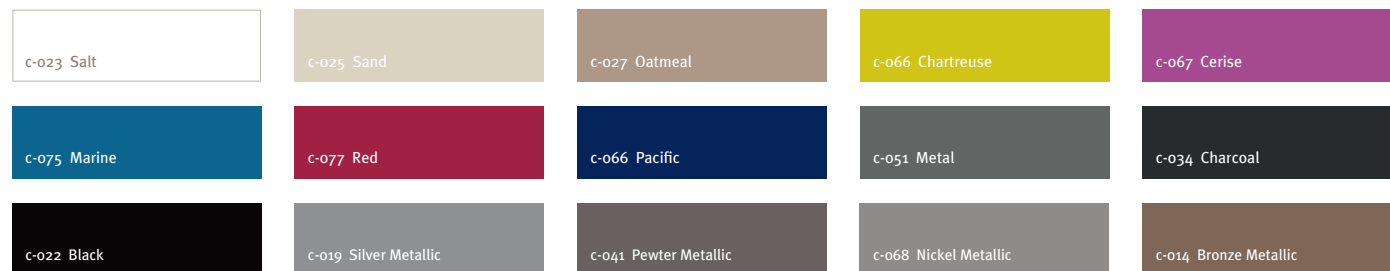

Table Top Finishes

PAINTED BACK GLASS

STONE *View more options at www.prismatique.com*

Base Finishes

STAINLESS STEEL

COLORA *Textured polyurethane coating*

VENEER

*Premium veneer

LAMINATE *View more options at www.prismatique.com*

SOLID SURFACE *View more options at www.prismatique.com*

Edge Details

PAINTED BACK GLASS

VENEER

STONE

LAMINATE

Electrical/Communications Details