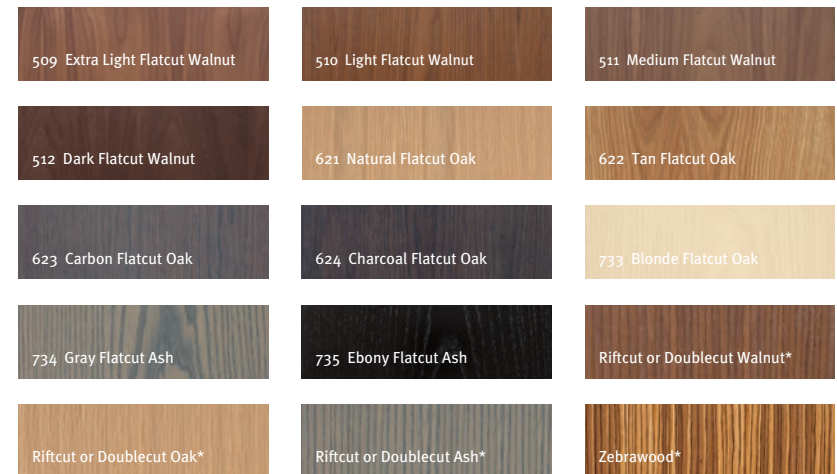

Table Top Finishes

PAINTED BACK GLASS

STONE *View more options at www.prismatique.com*

Base Finishes

STAINLESS STEEL

COLORA *Textured polyurethane coating*

VENEER

*Premium veneer

LAMINATE *View more options at www.prismatique.com*

SOLID SURFACE *View more options at www.prismatique.com*

Edge Details

PAINTED BACK GLASS

VENEER

STONE

LAMINATE

Electrical/Communications Details