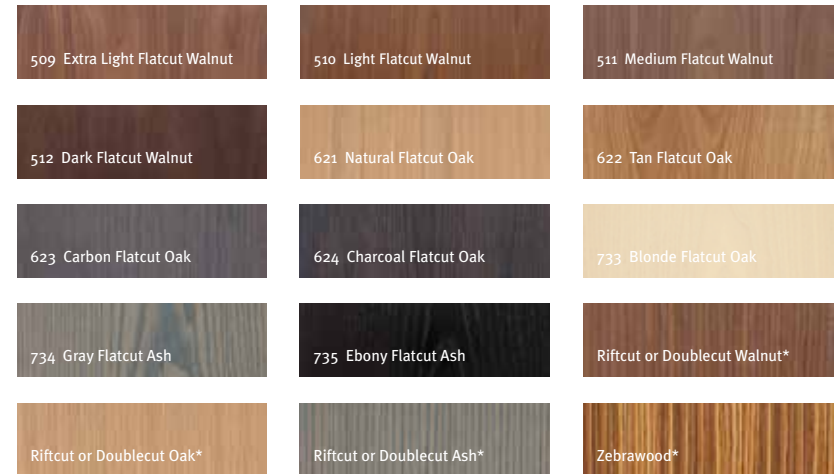

Base Finishes

STAINLESS STEEL

COLORA *Textured polyurethane coating*

VENEER

*Premium veneer

LAMINATE *View more options at www.prismatique.com*

SOLID SURFACE *View more options at www.prismatique.com*

Edge Details