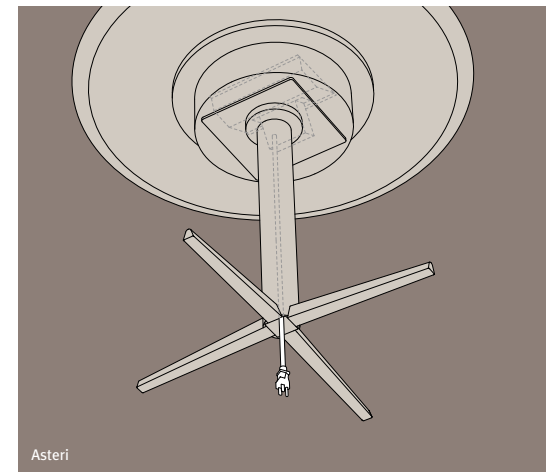

INTERFACE CONNECTION