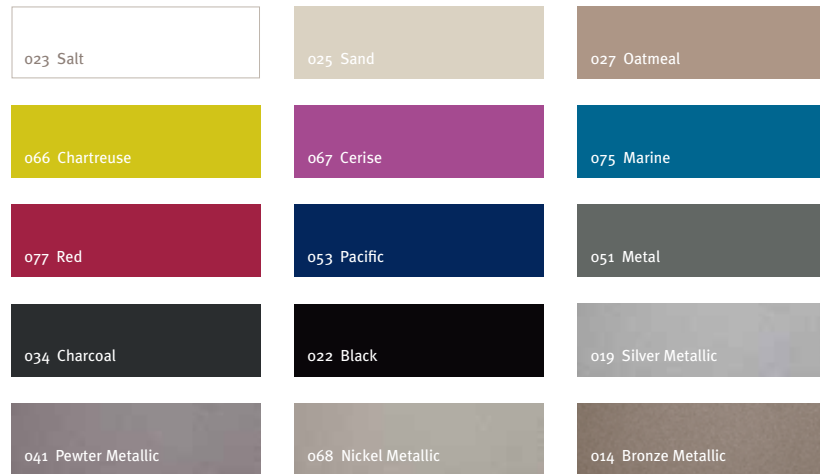

Table Top Finishes

PAINTED BACK GLASS