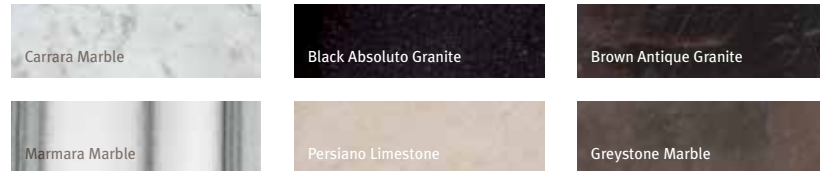

SIZE: 36" D x 42" H round
TOP: 509 Extra Light Flatcut Walnut
EDGE: Razor Wood
BASE: Beveled Plate Round, polished stainless steel

SIZE: 54" x 30" x 16"H oval
TOP: 511 Medium Flatcut Walnut
EDGE: RB Wood
BASE: Konverse Cross, polished stainless steel

SIZE: 36" x 36" x 29"H square
TOP: 623 Carbon Flatcut Oak
EDGE: Razor Wood
BASE: Nextt Cross, brushed stainless steel

Table Top Finishes

PAINTED BACK GLASS

STONE *View more options at www.prismatique.com*

Base Finishes

STAINLESS STEEL

COLORA *Textured polyurethane coating*

VENEER

*Premium veneer

LAMINATE *View more options at www.prismatique.com*

SOLID SURFACE *View more options at www.prismatique.com*

Edge Details