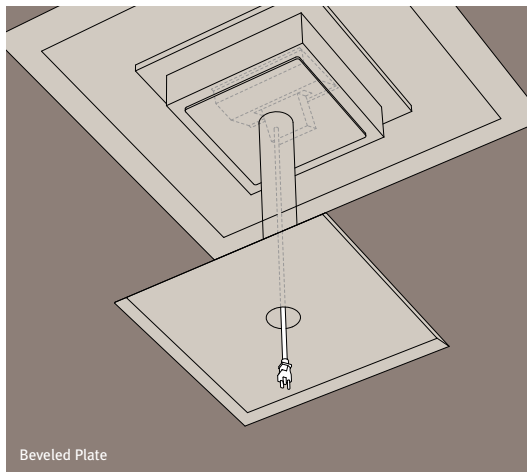

INTERFACE CONNECTION