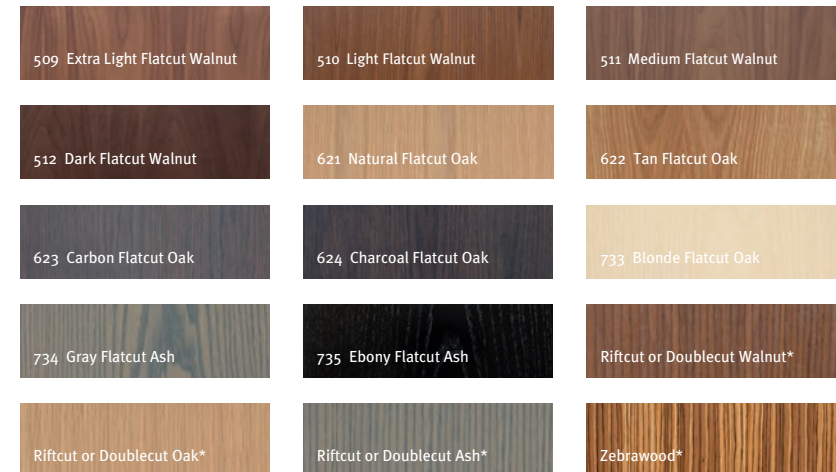

Base Finishes

STAINLESS STEEL

COLORA *Textured polyurethane coating*

VENEER

**Premium veneer*

LAMINATE *View more options at www.prismatique.com*

SOLID SURFACE *View more options at www.prismatique.com*

Edge Details