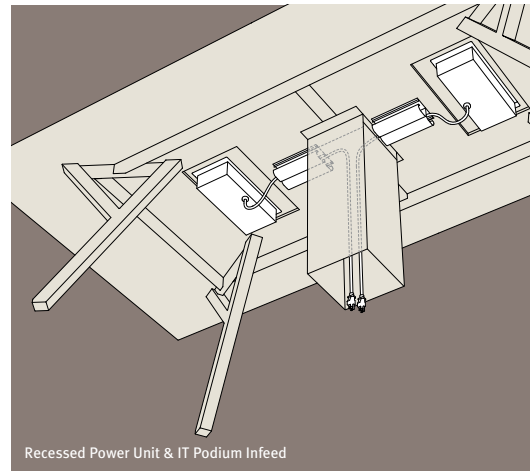

INTERFACE CONNECTION