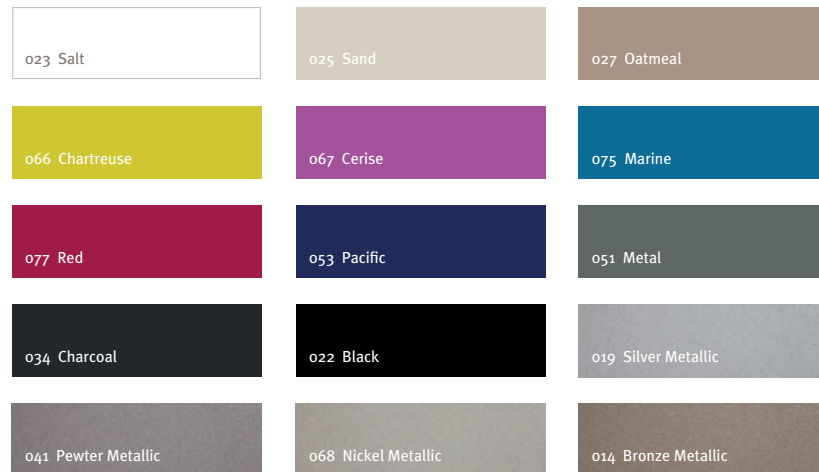

Table Top Finishes

PAINTED BACK GLASS