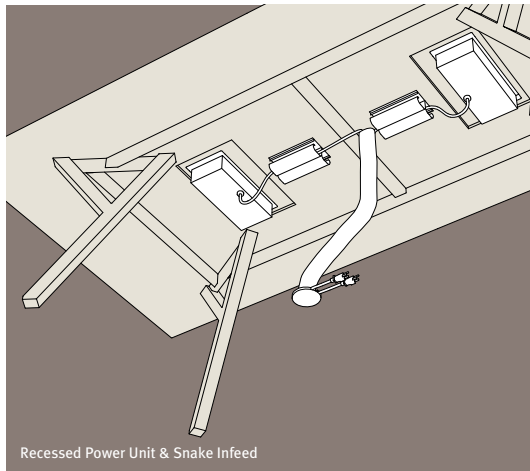

INTERFACE CONNECTION