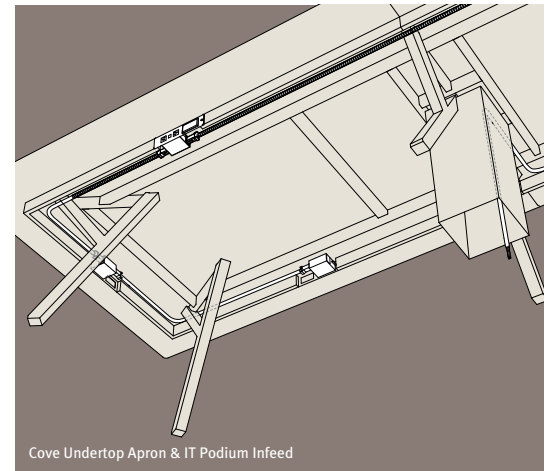

INTERFACE CONNECTION