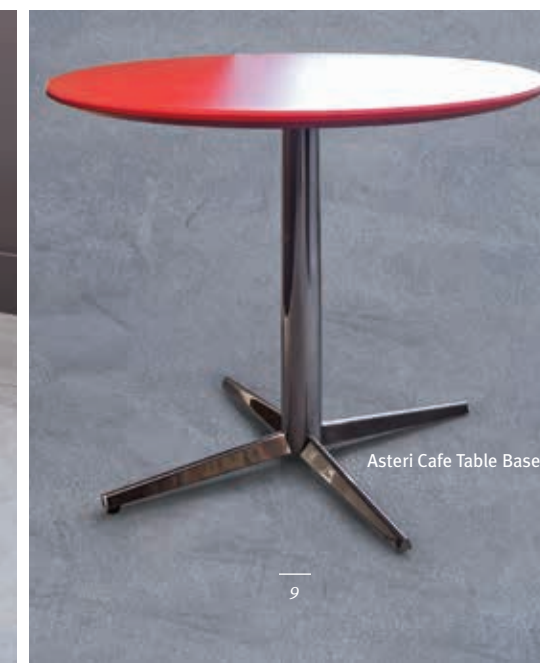

Asteri Cafe Table Base