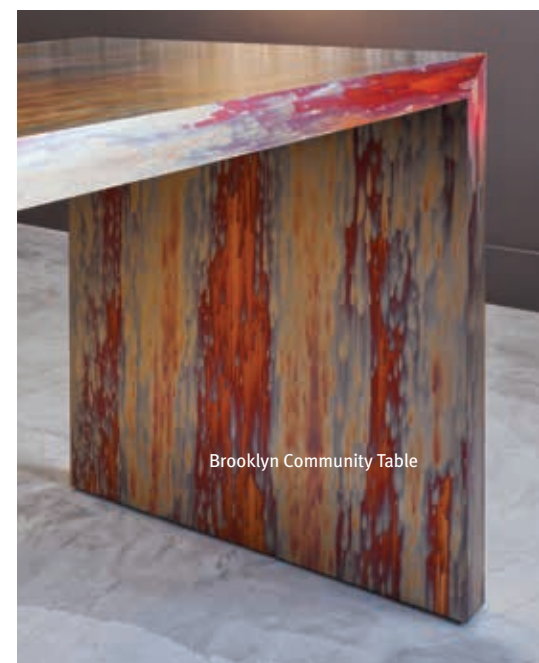

Brooklyn Community Table