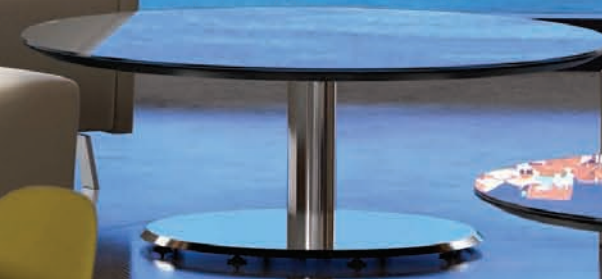

PRISMATIQUE

COLLABORATIVE + CAFÉ TABLE GALLERY

Prismatique.com | (888) 414 7333

VISIT OUR SHOWROOMS IN CHICAGO, ILLINOIS AND TORONTO, ONTARIO

A close-up photograph of a person's hands using a hand sander on a metal beam. The sander is red and black, and it is creating a large shower of bright orange sparks that are flying out to the left. The person is wearing a green long-sleeved shirt and blue jeans. The background is a blurred industrial setting.

Detailed by design, executed
with passion and crafted
without compromise. It's
not just about what we do.
It's about how we do it.

Gather.

Vidro Painted Back Glass – Salt
Round Top – Reverse Bevel Edge
Recessed Power
Beveled Plate Base – Polished Stainless